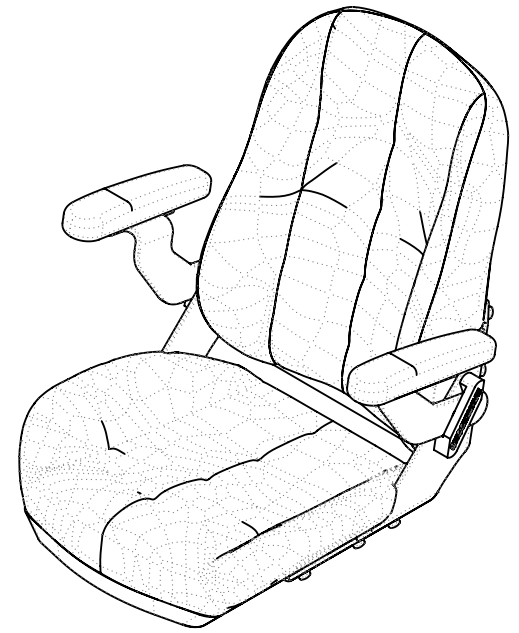

SHOCKWAVE

FOR MORE INFORMATION
CALL US AT 1-778-426-8545
OR VISIT US ONLINE AT
WWW.SHOCKWAVESEATS.COM

PROPRIETARY AND CONFIDENTIAL

SW-04920-B

CORBIN2 - FIXED BACK SEAT - ONYX

WEIGHT: [26.4lbs] 12.0 kg

SCALE: 1:10

SHEET 1 OF 1

REV: 03