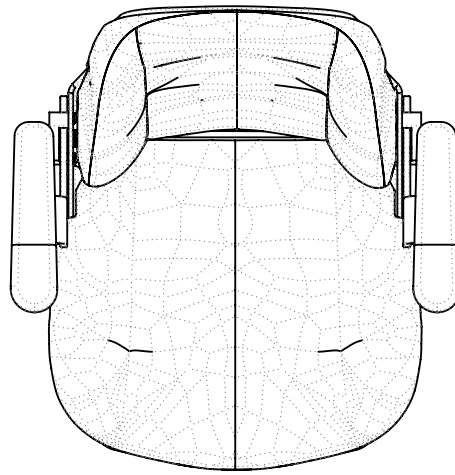

SHOCKWAVE

FOR MORE INFORMATION
CALL US AT 1-778-426-8545
OR VISIT US ONLINE AT
WWW.SHOCKWAVESEATS.COM

PROPRIETARY AND CONFIDENTIAL

SW-04920-B

CORBIN2 - FIXED BACK SEAT - ONYX

WEIGHT: [26.4lbs] 12.0 kg

SCALE: 1:10

SHEET 1 OF 1

REV: 03