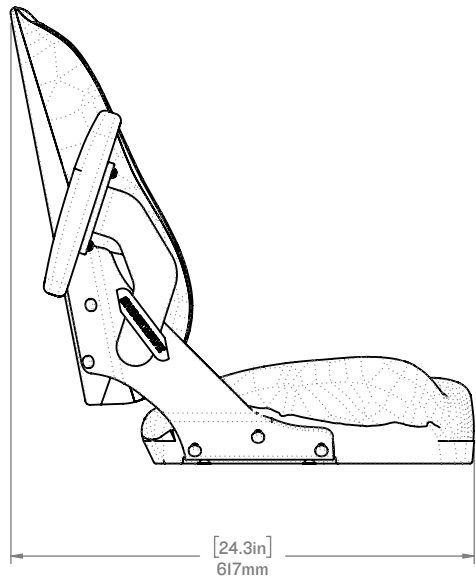

SHOCKWAVE

FOR MORE INFORMATION
CALL US AT 1-778-426-8545
OR VISIT US ONLINE AT
WWW.SHOCKWAVESEATS.COM

PROPRIETARY AND CONFIDENTIAL

SW-04920-B

CORBIN2 - FIXED BACK SEAT - ONYX

WEIGHT: [26.4lbs] 12.0 kg

SCALE: 1:10

SHEET 1 OF 1

REV: 03