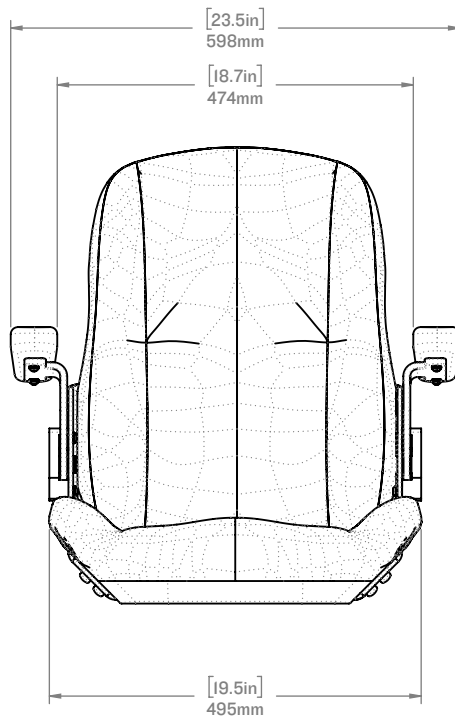

SHOCKWAVE

FOR MORE INFORMATION
CALL US AT 1-778-426-8545
OR VISIT US ONLINE AT
WWW.SHOCKWAVESEATS.COM

PROPRIETARY AND CONFIDENTIAL

SW-04920-B

CORBIN2 - FIXED BACK SEAT - ONYX

WEIGHT: [26.4lbs] 12.0 kg

SCALE: 1:10

SHEET 1 OF 1

REV: 03