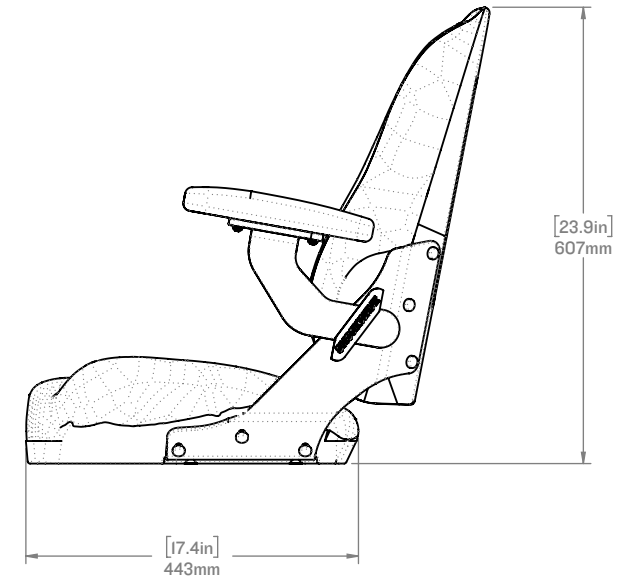

SHOCKWAVE

FOR MORE INFORMATION
CALL US AT 1-778-426-8545
OR VISIT US ONLINE AT
WWW.SHOCKWAVESEATS.COM

PROPRIETARY AND CONFIDENTIAL

SW-04920-B

CORBIN2 - FIXED BACK SEAT - ONYX

WEIGHT: [26.4lbs] 12.0 kg

SCALE: 1:10

SHEET 1 OF 1

REV: 03